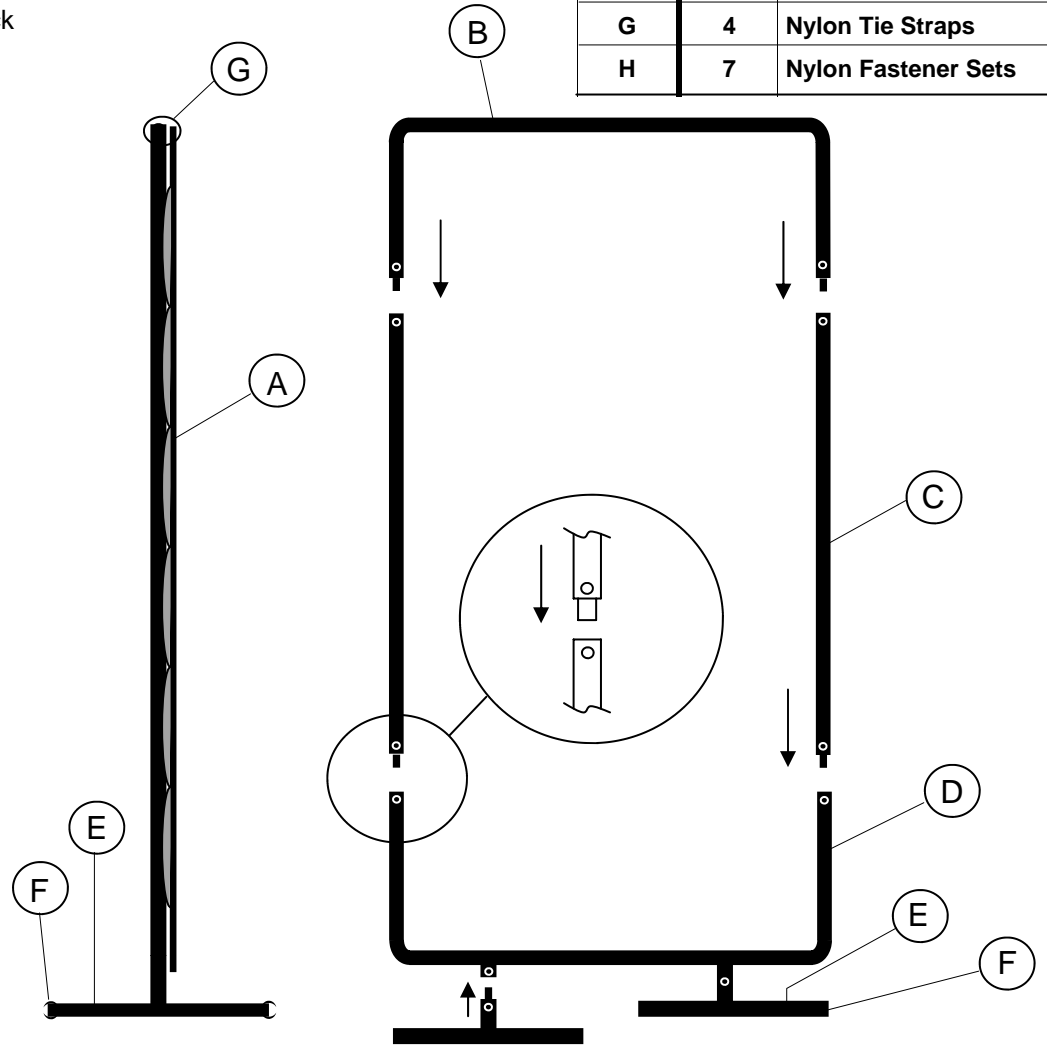

ITEM	QTY	DESCRIPTION
A	1	Acoustical Curtain Panel
B	1	TOP Frame Section
C	2	SIDE Frame Section
D	1	BOTTOM Frame Section
E	2	Adjustable Feet
F	4	Caps for Feet
G	4	Nylon Tie Straps
H	7	Nylon Fastener Sets

STANDARD SCREEN ASSEMBLY

Shown With Composite Curtain

SNAP-LOCK FRAME ASSEMBLY

	<p>KD Noise Screen Assembly Instructions</p>
	<p>Industrial Noise Control, Inc. 401 Airport Road • North Aurora, IL 60542 800-954-1998 • www.inc-noise.com</p>