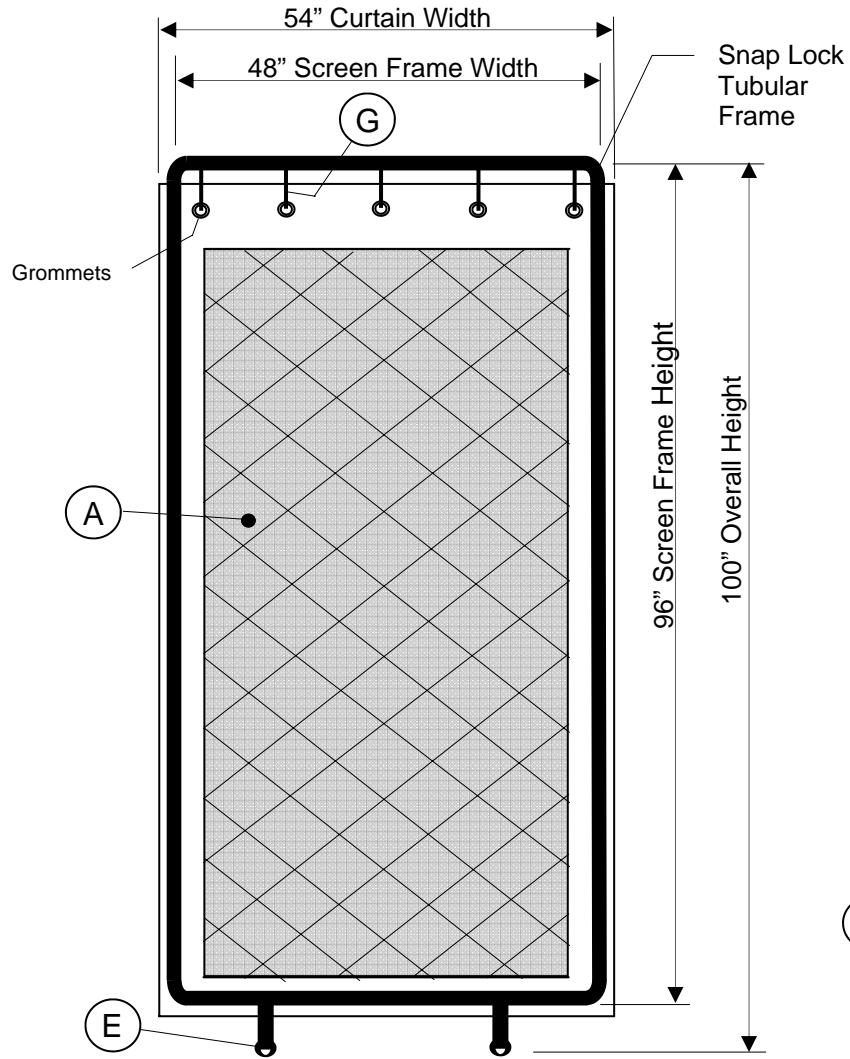

ITEM	QTY	DESCRIPTION
A	1	Acoustical Curtain Panel
B	1	TOP Frame Section
C	2	SIDE Frame Section
D	1	BOTTOM Frame Section
E	2	Adjustable Feet
F	4	Caps for Feet
G	4	Nylon Tie Straps
H	7	Nylon Fastener Sets

STANDARD SCREEN ASSEMBLY

Shown With Composite Curtain

SNAP-LOCK FRAME ASSEMBLY

	<p>KD Noise Screen Assembly Instructions</p>
	<p>Industrial Noise Control, Inc. 401 Airport Road • North Aurora, IL 60542 800-954-1998 • www.inc-noise.com</p>